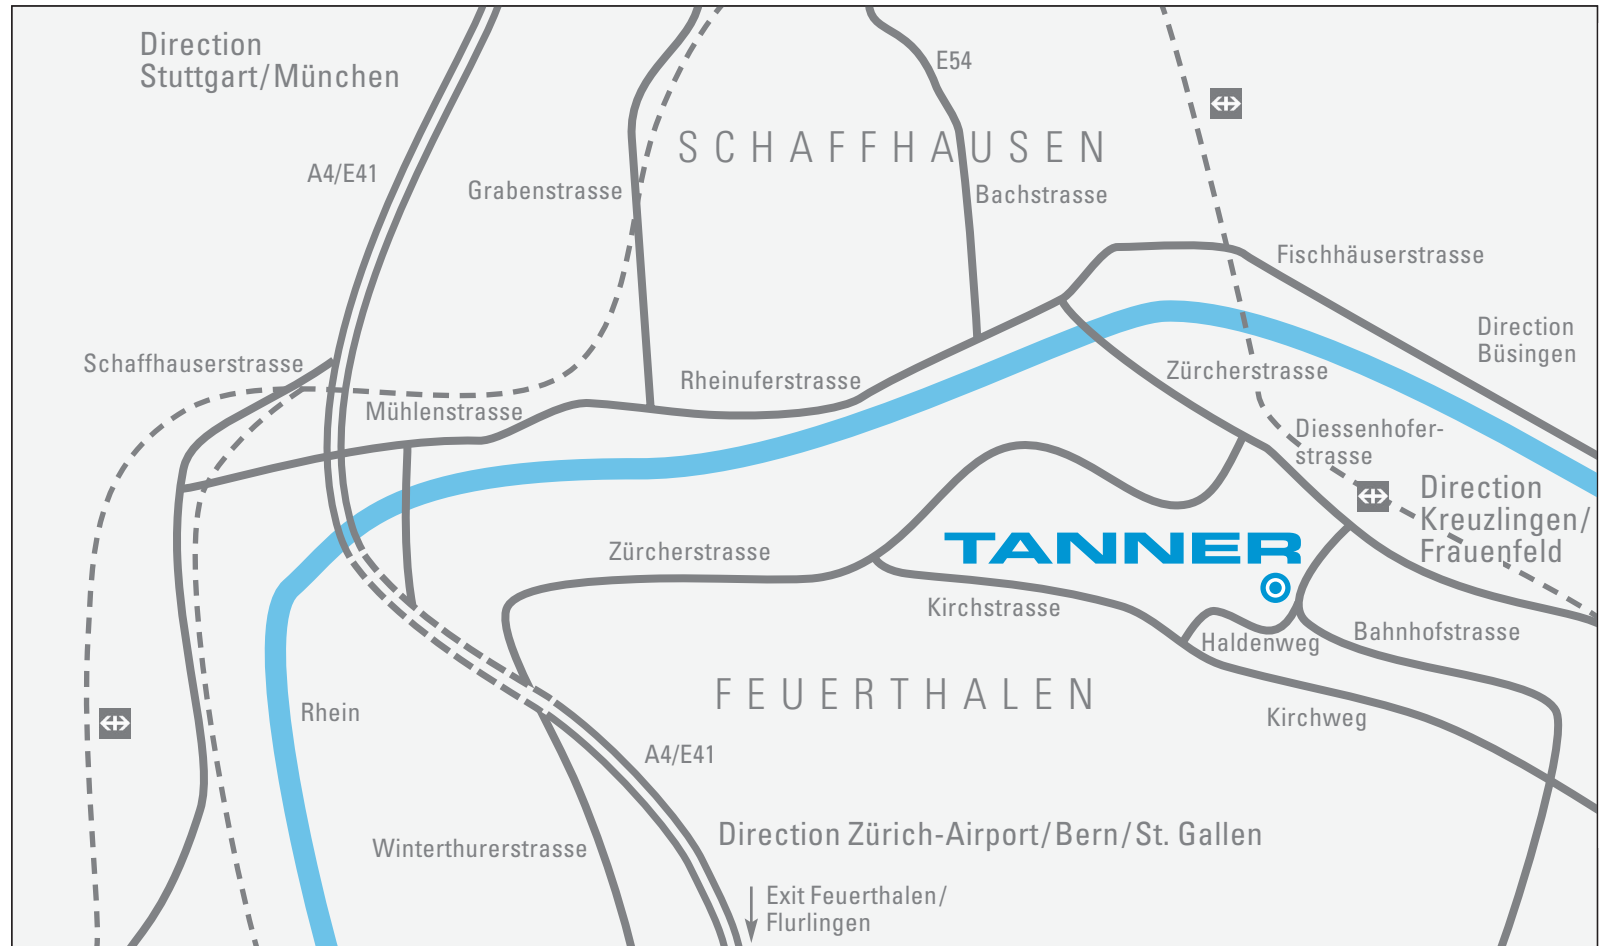

Arriving from the south
(Bern, Zürich, St.Gallen)

Highway direction Winterthur / St. Gallen (A1) | Exit Schaffhausen (A4) | Exit Feuerthalen / Flurlingen | Follow this street until you arrive at the traffic lights in Feuerthalen | Turn right direction Kreuzlingen / Frauenfeld | Take the next street to the right (opposite railway station) | After approx. 100m you reach Tanner Formenbau AG

Arriving from the north
(Stuttgart, München)

Highway Stuttgart–Singen (A81) | When the highway ends, turn right direction Schaffhausen (A4) | You pass the border | Follow this street until exit Schaffhausen-S (in the tunnel) | At the traffic lights take middle lane direction Kreuzlingen | Follow this street until you have crossed the river, then move to the left lane | At the traffic lights drive straight ahead direction Kreuzlingen / Frauenfeld | Take the next street to the right (opposite railway station) | After approx. 100m you reach Tanner Formenbau AG